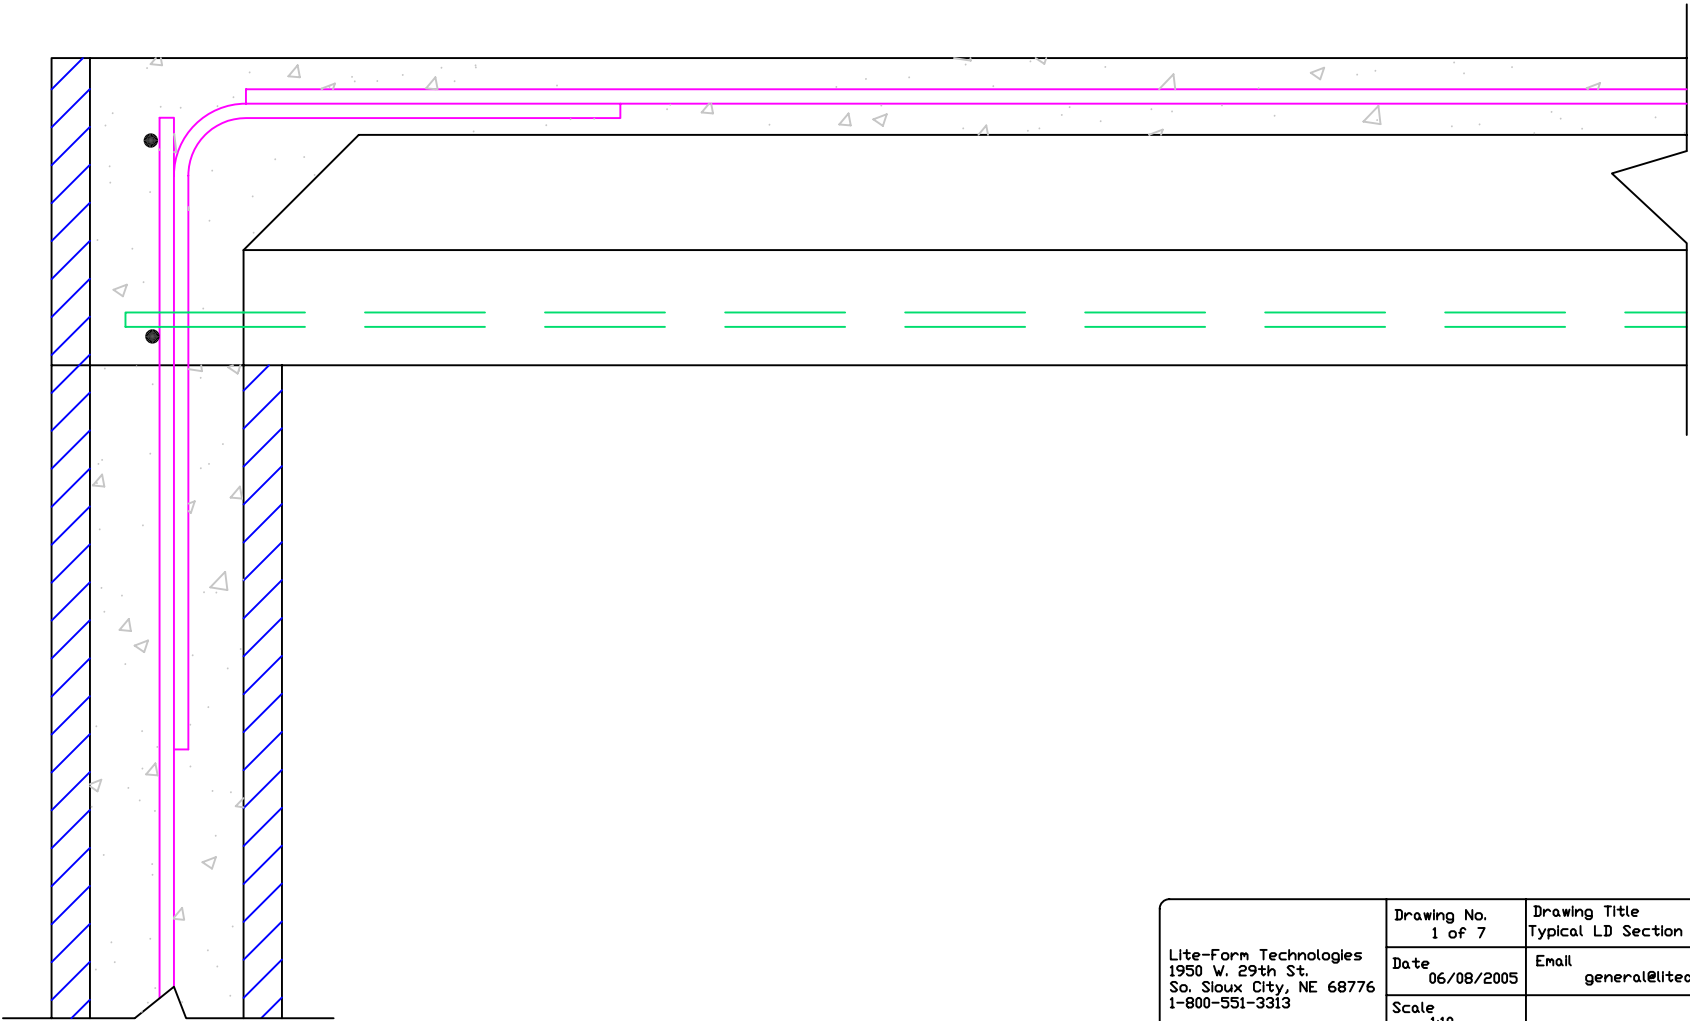

Typical Lite-Deck Section with no wall above

Lite-Form Technologies 1950 W. 29th St. So. Sioux City, NE 68776 1-800-551-3313	Drawing No. 1 of 7	Drawing Title Typical LD Section with no wall above
	Date 06/08/2005	Email general@litedeck.com
	Scale 1:10	