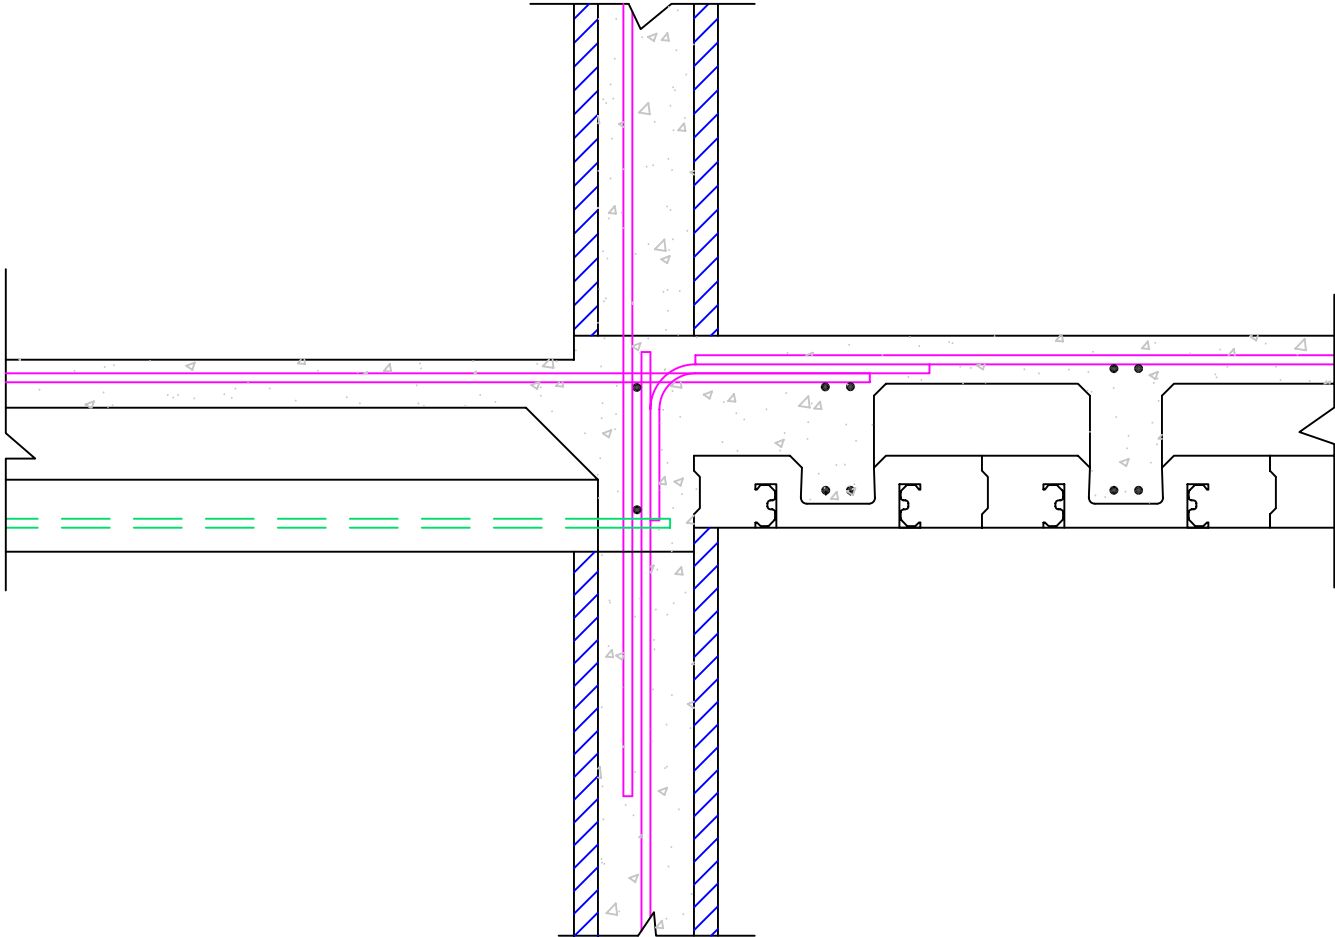

# Typical Exterior Deck to Floor

Lite-Form Technologies 1950 W. 29th St. So. Sioux City, NE 68776 1-800-551-3313	Drawing No. 4 of 7	Drawing Title Exterior Deck to Floor
	Date 06/08/2005	Email general@litedeck.com
	Scale 1/16	