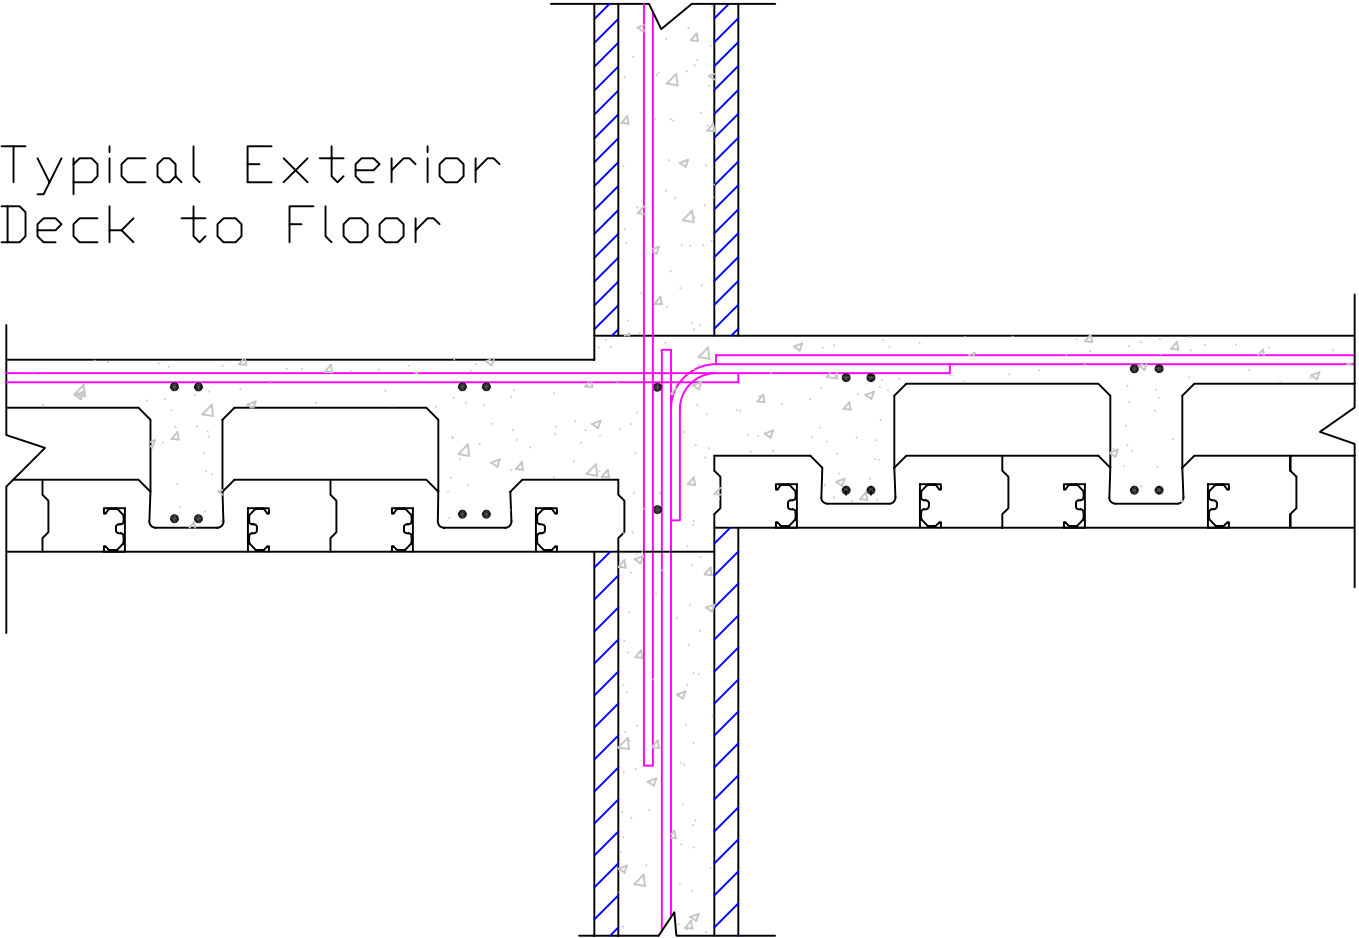

Typical Exterior Deck to Floor

Lite-Form Technologies 1950 W. 29th St. So. Sioux City, NE 68776 1-800-551-3313	Drawing No. 5 of 7	Drawing Title Deck to Floor
	Date 06/08/2005	Email general@litedeck.com
	Scale 1/16	