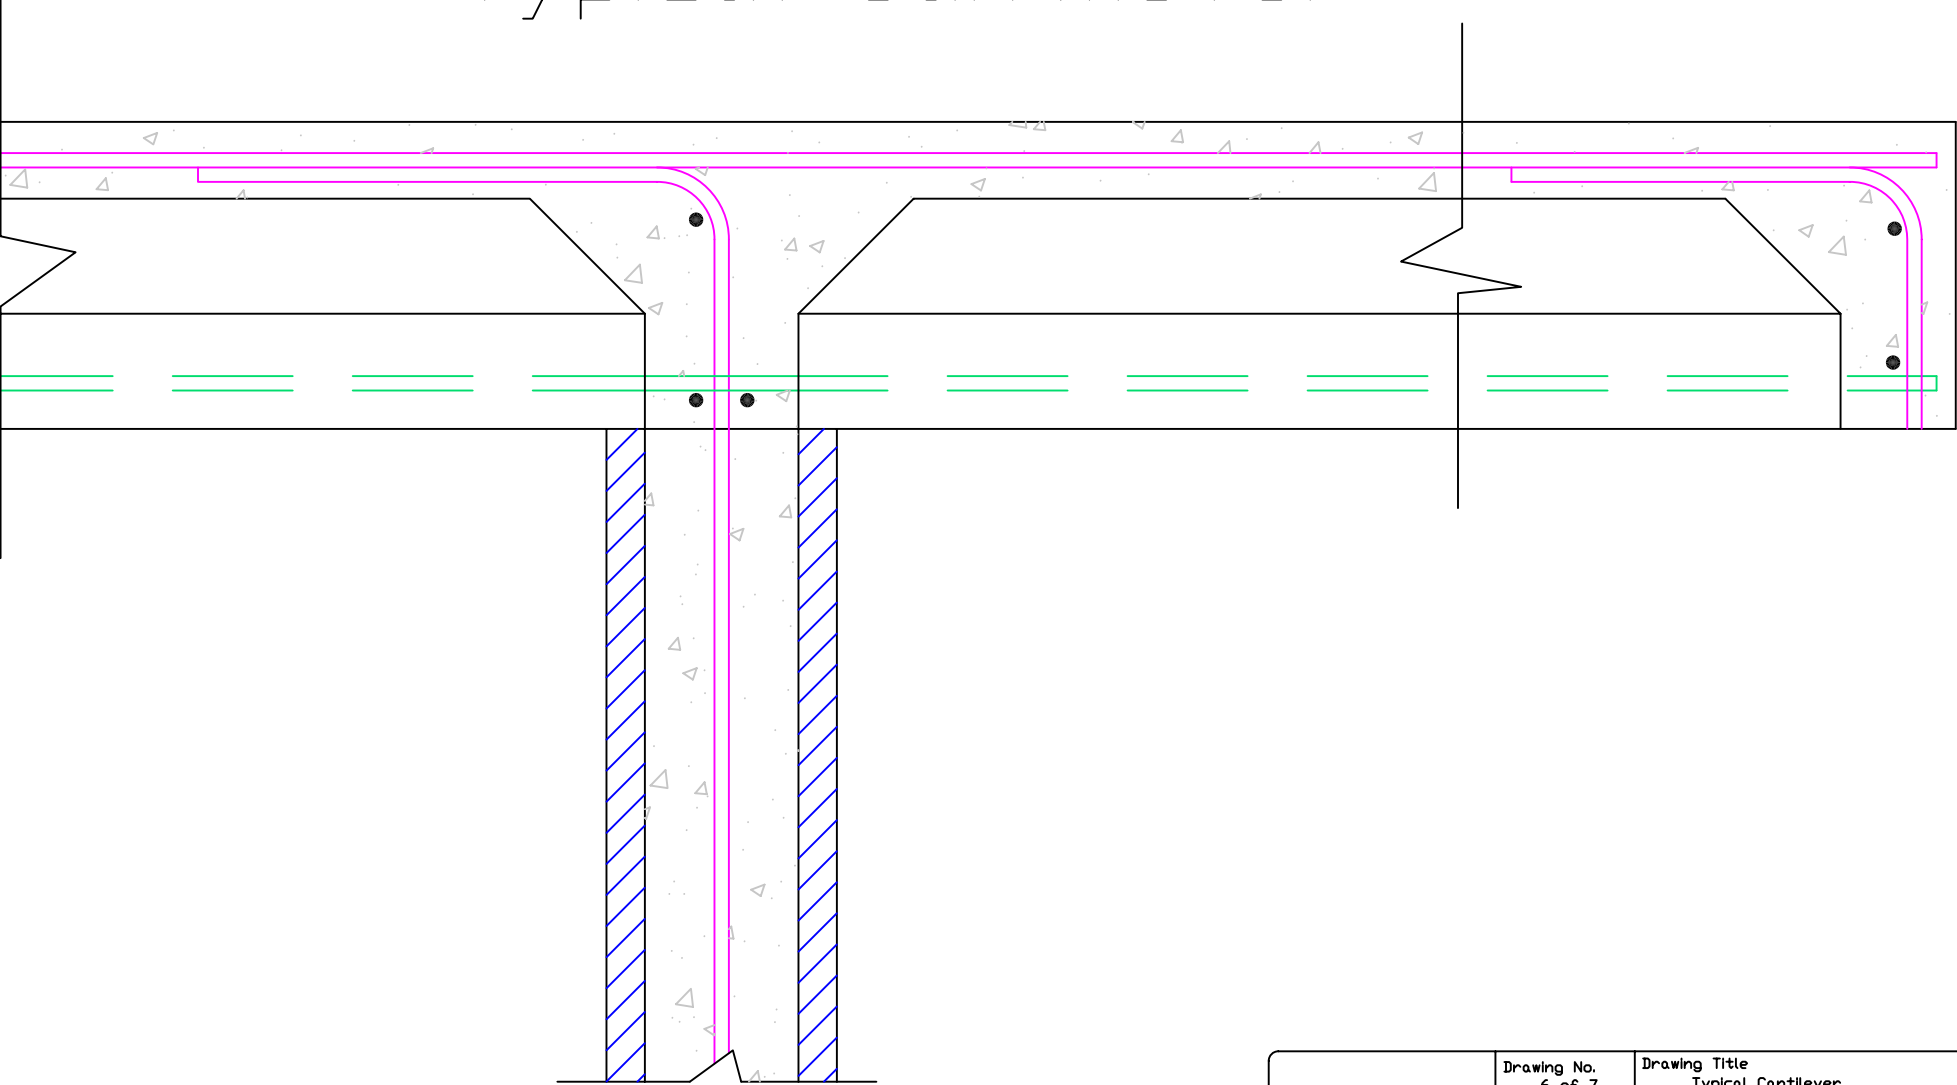

Typical Cantilever

Lite-Form Technologies 1950 W. 29th St. So. Sioux City, NE 68776 1-800-551-3313	Drawing No. 6 of 7	Drawing Title Typical Cantilever
	Date 06/08/2005	Email general@litedeck.com
	Scale 1:10	