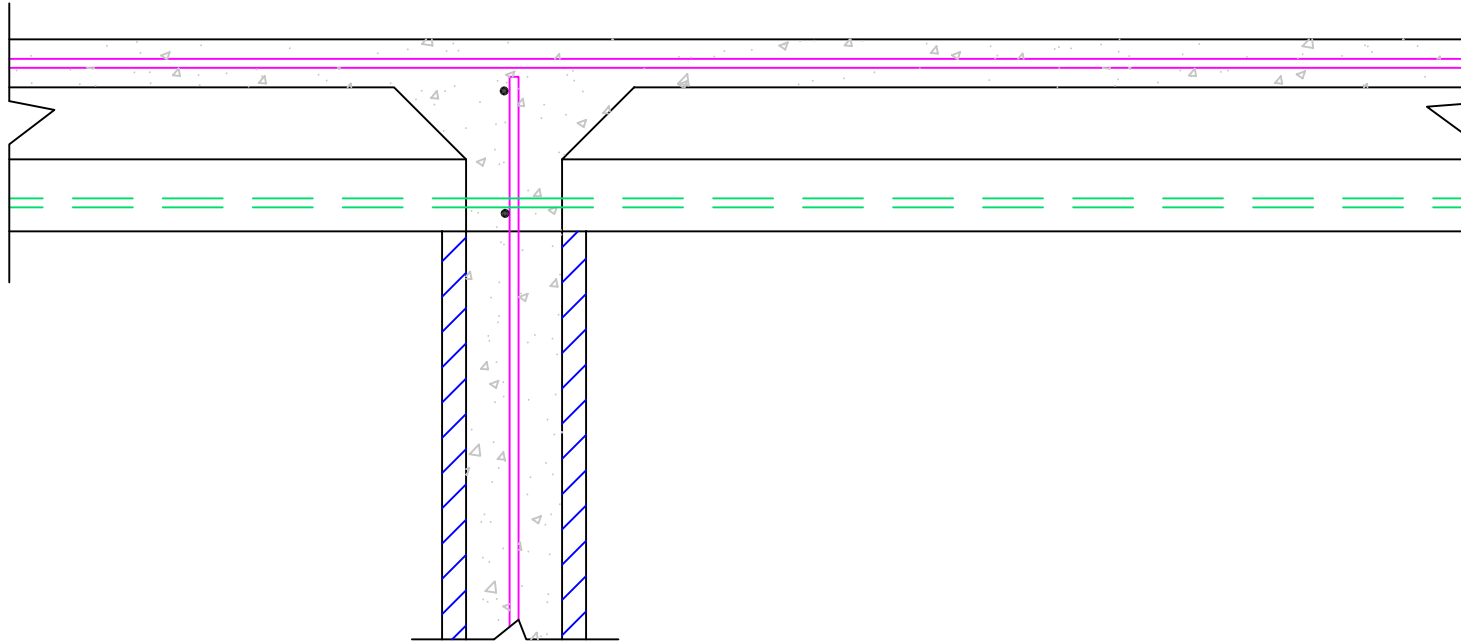

Typical Interior Wall Detail

Lite-Form Technologies 1950 W. 29th St. So. Sioux City, NE 68776 1-800-551-3313	Drawing No. 7 of 7	Drawing Title Interior wall detail
	Date 06/08/2005	Email general@litedeck.com
	Scale 1/16	